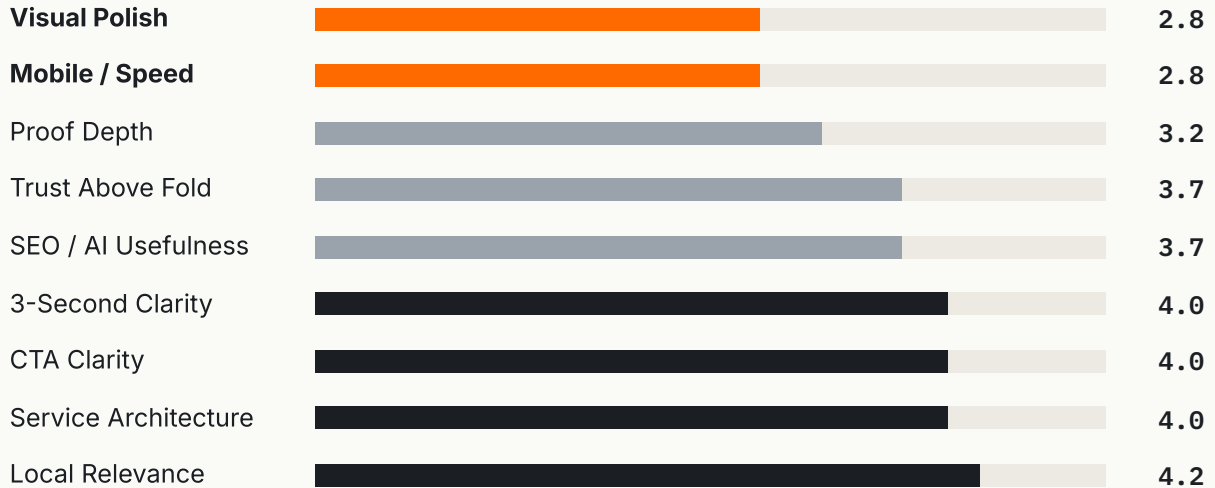

WHERE YOU'RE STRONG — AND WHERE YOU LEAK

SCORE / 5

YOUR GOOGLE REVIEW BENCHMARK — AND IT'S LOCAL

MEDIAN REVIEWS, BY METRO

The median visible garage doors carries **45 reviews** nationally — but it runs from **140 on the Perth** to **7 in Darwin**. Your benchmark is whatever your buyers see locally: